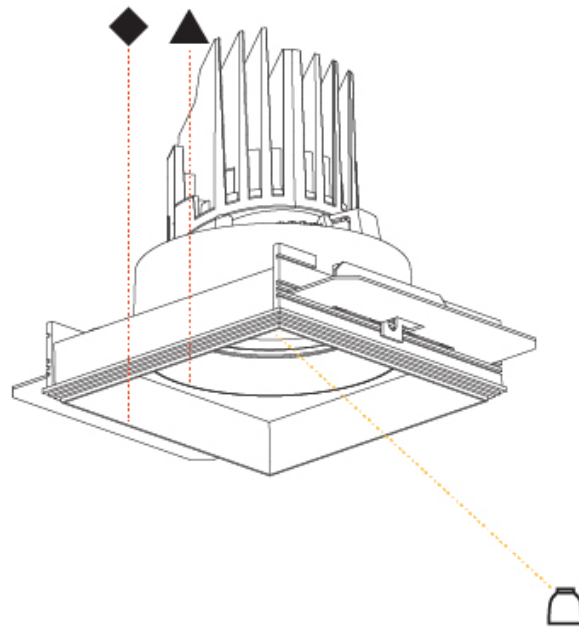

BIONIQ SQUARE ADJUSTABLE TRIMLESS

A35530-

PROJECT _____

TYPE _____

SPECIFIER _____

QUANTITY _____

DATE _____